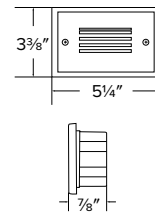

3000K / 2W / 12V	ELST9430W	ELST9430B	ELST9430N	ELST9430CP	ELST9430BZ
4000K / 2W / 12V	ELST9440W	ELST9440B	ELST9440N	ELST9440CP	ELST9440BZ
3000K / 2W / 120V	ELST9830W	ELST9830B	ELST9830N	ELST9830CP	ELST9830BZ
4000K / 2W / 120V	ELST9840W	ELST9840B	ELST9840N	ELST9840CP	ELST9840BZ

LED Mini Step Light with Scoop

- Single Piece Diecast aluminum faceplate
- Powder Coated Faceplate
- Vertical Mounting
- Integrated LED board and driver
- Diffused lens behind faceplate
- Wet Location listed for indoor or outdoor use
- Mounts in a standard single gang box
- Life span of 50,000 hours L70

Input Power	2W
Color Temp.	3000K - 4000K
CRI	90+
Input Volt	12V or 120V
Wet Location	ETL Listed
Rated	IP 67